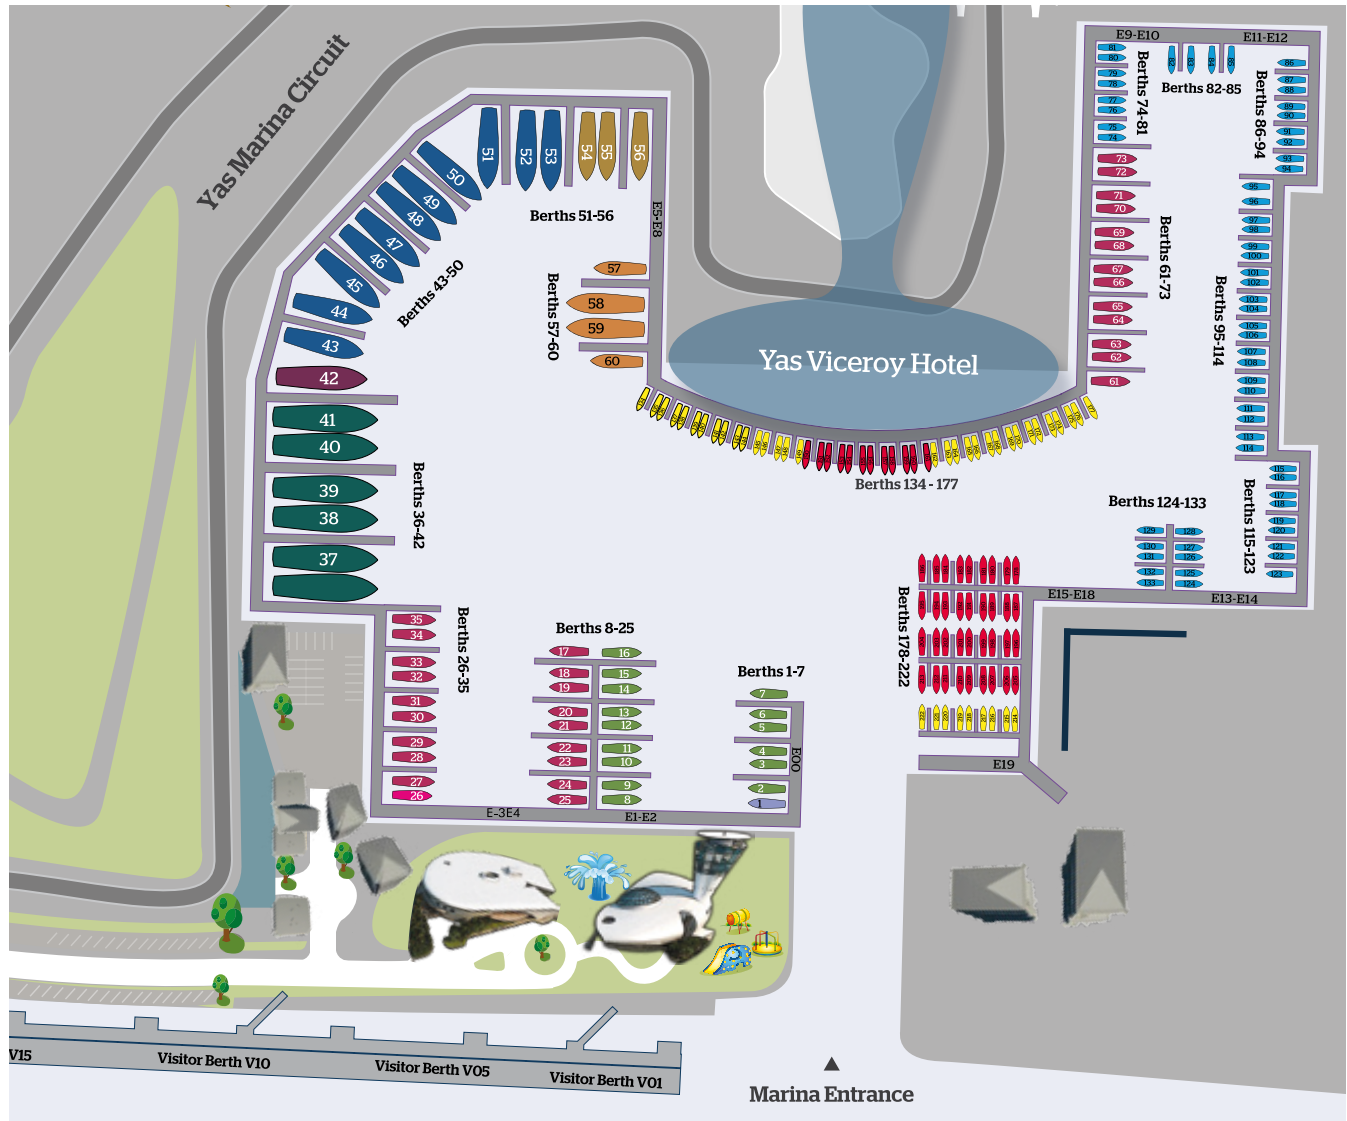

RACE WEEK BERTH TARIFFS

All rates are inclusive of VAT and priced in UAE Dirhams (AED)

TERMS AND CONDITIONS APPLY

- Note these rates include the week between 18th and 25th November, 2018

- Utility consumption will be charged at a set rate based on the size of the boat from 10 m to 50m. 50 m plus will be charged based on meter consumption.

LOA (m)	2018 RACE WEEK NON-TRACK VIEW	2018 RACE WEEK TRACK VIEW
8	13,808.00	-
9	13,808.00	-
10	13,808.00	-
11	15,189.00	-
12	16,569.00	-
13	17,950.00	-
14	19,331.00	-
15	20,712.00	32,727.00
16	22,091.00	34,908.00
17	28,159.00	44,495.00
18	29,833.00	47,139.00
19	31,464.00	49,717.00
20	33,137.00	52,362.00
21	34,811.00	55,006.00
22	36,444.00	57,586.00
23	38,118.00	60,230.00
24	39,748.00	62,807.00
25	41,422.00	65,452.00
26	50,250.00	79,403.00
27	52,175.00	82,443.00
28	54,142.00	85,550.00
29	56,066.00	88,591.00
30	57,991.00	91,632.00
31	59,916.00	94,674.00
32	61,840.00	97,715.00
33	63,807.00	100,823.00
34	65,732.00	103,864.00
35	77,320.00	122,176.00
36	79,539.00	125,681.00
37	81,756.00	129,184.00
38	83,931.00	132,622.00
39	86,150.00	136,127.00
40	110,457.00	174,538.00
41	113,219.00	178,901.00
42	115,980.00	183,264.00
43	118,742.00	187,627.00
44	121,503.00	191,991.00
45	124,265.00	196,355.00
46	127,026.00	200,717.00
47	129,788.00	205,081.00
48	132,549.00	209,445.00
49	135,311.00	213,808.00
50	138,072.00	218,172.00
51	140,834.00	222,535.00
52	143,595.00	226,898.00
53	146,357.00	231,262.00
54	149,117.00	235,625.00
55	151,879.00	239,988.00
56	154,640.00	244,352.00
57	157,402.00	248,715.00
58	160,163.00	253,079.00
59	162,925.00	257,443.00
60	165,686.00	261,805.00
61	168,448.00	266,169.00
62	171,209.00	270,533.00
63	173,971.00	274,896.00
64	176,732.00	279,260.00

LOA (m)	2018 RACE WEEK NON-TRACK VIEW	2018 RACE WEEK TRACK VIEW
65	179,494.00	283,623.00
66	182,255.00	287,987.00
67	185,017.00	292,350.00
68	187,778.00	296,714.00
69	190,540.00	301,076.00
70	193,300.00	305,440.00
71	196,062.00	309,804.00
72	198,823.00	314,167.00
73	201,585.00	318,530.00
74	204,346.00	322,894.00
75	207,108.00	327,257.00
76	209,869.00	331,620.00
77	212,631.00	335,985.00
78	215,392.00	340,347.00
79	218,154.00	344,710.00
80	220,915.00	349,074.00
81	223,677.00	353,438.00
82	226,438.00	357,801.00
83	229,200.00	362,164.00
84	231,961.00	366,527.00
85	234,722.00	370,891.00
86	237,483.00	375,256.00
87	240,245.00	379,617.00
88	243,006.00	383,980.00
89	245,768.00	388,346.00
90	248,529.00	392,709.00
91	251,291.00	397,072.00
92	254,052.00	401,436.00
93	256,814.00	405,799.00
94	259,575.00	410,162.00
95	262,337.00	414,526.00
96	265,098.00	418,890.00
97	267,860.00	423,252.00
98	270,621.00	427,616.00
99	273,383.00	431,979.00
100	276,144.00	436,343.00
101	278,905.00	440,706.00
102	281,666.00	445,069.00
103	284,428.00	449,432.00
104	287,189.00	453,797.00
105	289,951.00	462,522.00
106	292,712.00	385,436.00
107	295,474.00	466,887.00
108	298,235.00	471,250.00
109	300,997.00	475,613.00
110	303,758.00	479,976.00
111	306,520.00	484,341.00
112	309,281.00	488,703.00
113	312,043.00	493,068.00
114	314,804.00	497,431.00
115	317,566.00	501,794.00
116	320,326.00	506,158.00
117	323,088.00	510,521.00
118	325,849.00	514,884.00
119	328,611.00	519,249.00
120		

BERTH MAP