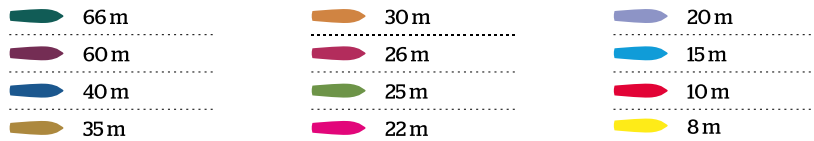

RACE WEEK BERTH TARIFFS

All rates are inclusive of VAT and priced in UAE Dirhams (AED)

TERMS AND CONDITIONS APPLY

- Note these rates include the week between 18th and 25th November, 2018

- Utility consumption will be charged at a set rate based on the size of the boat from 10 m to 50m. 50 m plus will be charged based on meter consumption.

LOA (m)	2018 RACE WEEK NON-TRACK VIEW	2018 RACE WEEK TRACK VIEW
8	13,808.00	-
9	13,808.00	-
10	13,808.00	-
11	15,189.00	-
12	16,569.00	-
13	17,950.00	-
14	19,331.00	-
15	20,712.00	32,727.00
16	22,091.00	34,908.00
17	28,159.00	44,495.00
18	29,833.00	47,139.00
19	31,464.00	49,717.00
20	33,137.00	52,362.00
21	34,811.00	55,006.00
22	36,444.00	57,586.00
23	38,118.00	60,230.00
24	39,748.00	62,807.00
25	41,422.00	65,452.00
26	50,250.00	79,403.00
27	52,175.00	82,443.00
28	54,142.00	85,550.00
29	56,066.00	88,591.00
30	57,991.00	91,632.00
31	59,916.00	94,674.00
32	61,840.00	97,715.00
33	63,807.00	100,823.00
34	65,732.00	103,864.00
35	77,320.00	122,176.00
36	79,539.00	125,681.00
37	81,756.00	129,184.00
38	83,931.00	132,622.00
39	86,150.00	136,127.00
40	110,457.00	174,538.00
41	113,219.00	178,901.00
42	115,980.00	183,264.00
43	118,742.00	187,627.00
44	121,503.00	191,991.00
45	124,265.00	196,355.00
46	127,026.00	200,717.00
47	129,788.00	205,081.00
48	132,549.00	209,445.00
49	135,311.00	213,808.00
50	138,072.00	218,172.00
51	140,834.00	222,535.00
52	143,595.00	226,898.00
53	146,357.00	231,262.00
54	149,117.00	235,625.00
55	151,879.00	239,988.00
56	154,640.00	244,352.00
57	157,402.00	248,715.00
58	160,163.00	253,079.00
59	162,925.00	257,443.00
60	165,686.00	261,805.00
61	168,448.00	266,169.00
62	171,209.00	270,533.00
63	173,971.00	274,896.00
64	176,732.00	279,260.00

LOA (m)	2018 RACE WEEK NON-TRACK VIEW	2018 RACE WEEK TRACK VIEW
65	179,494.00	283,623.00
66	182,255.00	287,987.00
67	185,017.00	292,350.00
68	187,778.00	296,714.00
69	190,540.00	301,076.00
70	193,300.00	305,440.00
71	196,062.00	309,804.00
72	198,823.00	314,167.00
73	201,585.00	318,530.00
74	204,346.00	322,894.00
75	207,108.00	327,257.00
76	209,869.00	331,620.00
77	212,631.00	335,985.00
78	215,392.00	340,347.00
79	218,154.00	344,710.00
80	220,915.00	349,074.00
81	223,677.00	353,438.00
82	226,438.00	357,801.00
83	229,200.00	362,164.00
84	231,961.00	366,527.00
85	234,722.00	370,891.00
86	237,483.00	375,256.00
87	240,245.00	379,617.00
88	243,006.00	383,980.00
89	245,768.00	388,346.00
90	248,529.00	392,709.00
91	251,291.00	397,072.00
92	254,052.00	401,436.00
93	256,814.00	405,799.00
94	259,575.00	410,162.00
95	262,337.00	414,526.00
96	265,098.00	418,890.00
97	267,860.00	423,252.00
98	270,621.00	427,616.00
99	273,383.00	431,979.00
100	276,144.00	436,343.00
101	278,905.00	440,706.00
102	281,666.00	445,069.00
103	284,428.00	449,432.00
104	287,189.00	453,797.00
105	289,951.00	462,522.00
106	292,712.00	385,436.00
107	295,474.00	466,887.00
108	298,235.00	471,250.00
109	300,997.00	475,613.00
110	303,758.00	479,976.00
111	306,520.00	484,341.00
112	309,281.00	488,703.00
113	312,043.00	493,068.00
114	314,804.00	497,431.00
115	317,566.00	501,794.00
116	320,326.00	506,158.00
117	323,088.00	510,521.00
118	325,849.00	514,884.00
119	328,611.00	519,249.00
120		

BERTH MAP