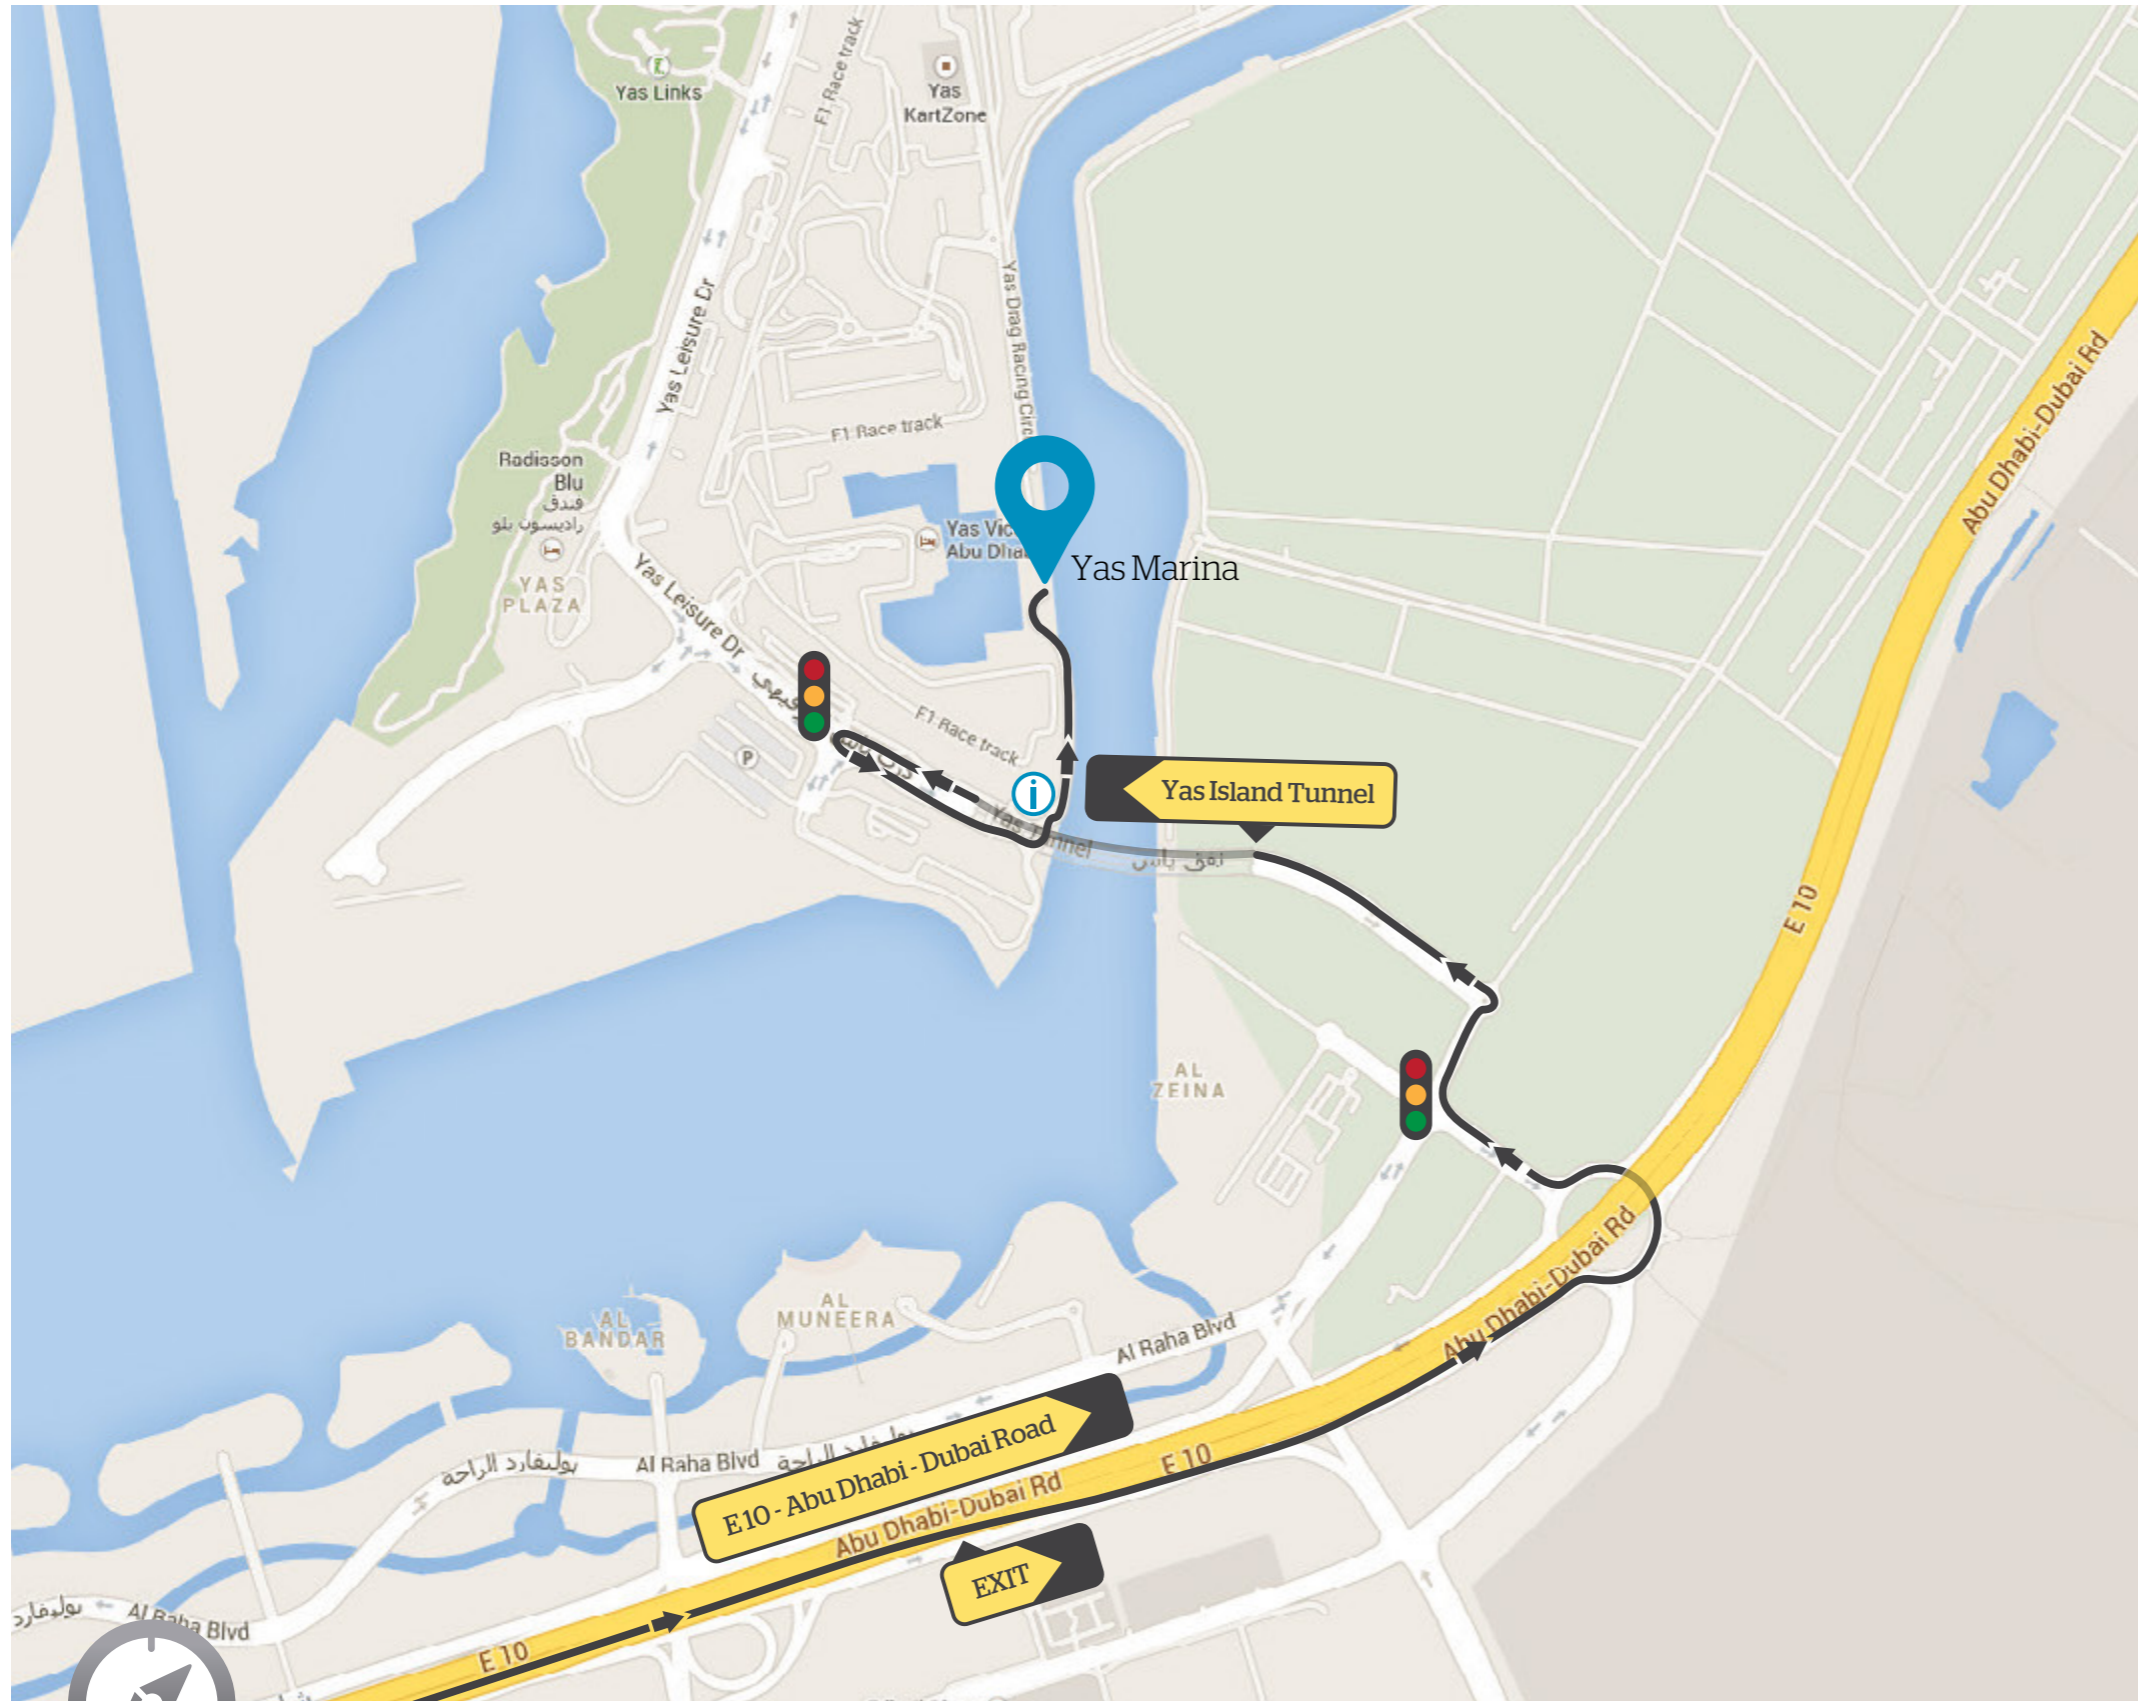

# ياس مارينا yas marina

## FROM ABU DHABI:

- The most direct route is through the Yas Island Tunnel.
- Take the E10 Abu Dhabi - Dubai highway until the exit marked Presidential Flight Take this exit and keep right at the fork until you get to the large roundabout
- At the large roundabout turn left to Yas Island
- At the first signal turn right to Yas Island
- At the small roundabout turn left to the Yas Tunnel
- Go through the tunnel and keep to the left
- At the first traffic signal, make a U-Turn and you will go past the MAD nightclub (round building with graffiti on your right) Just before the tunnel, take the slip road on the right to Yas Marina
- At the roundabout, take the second exit to Yas Marina.