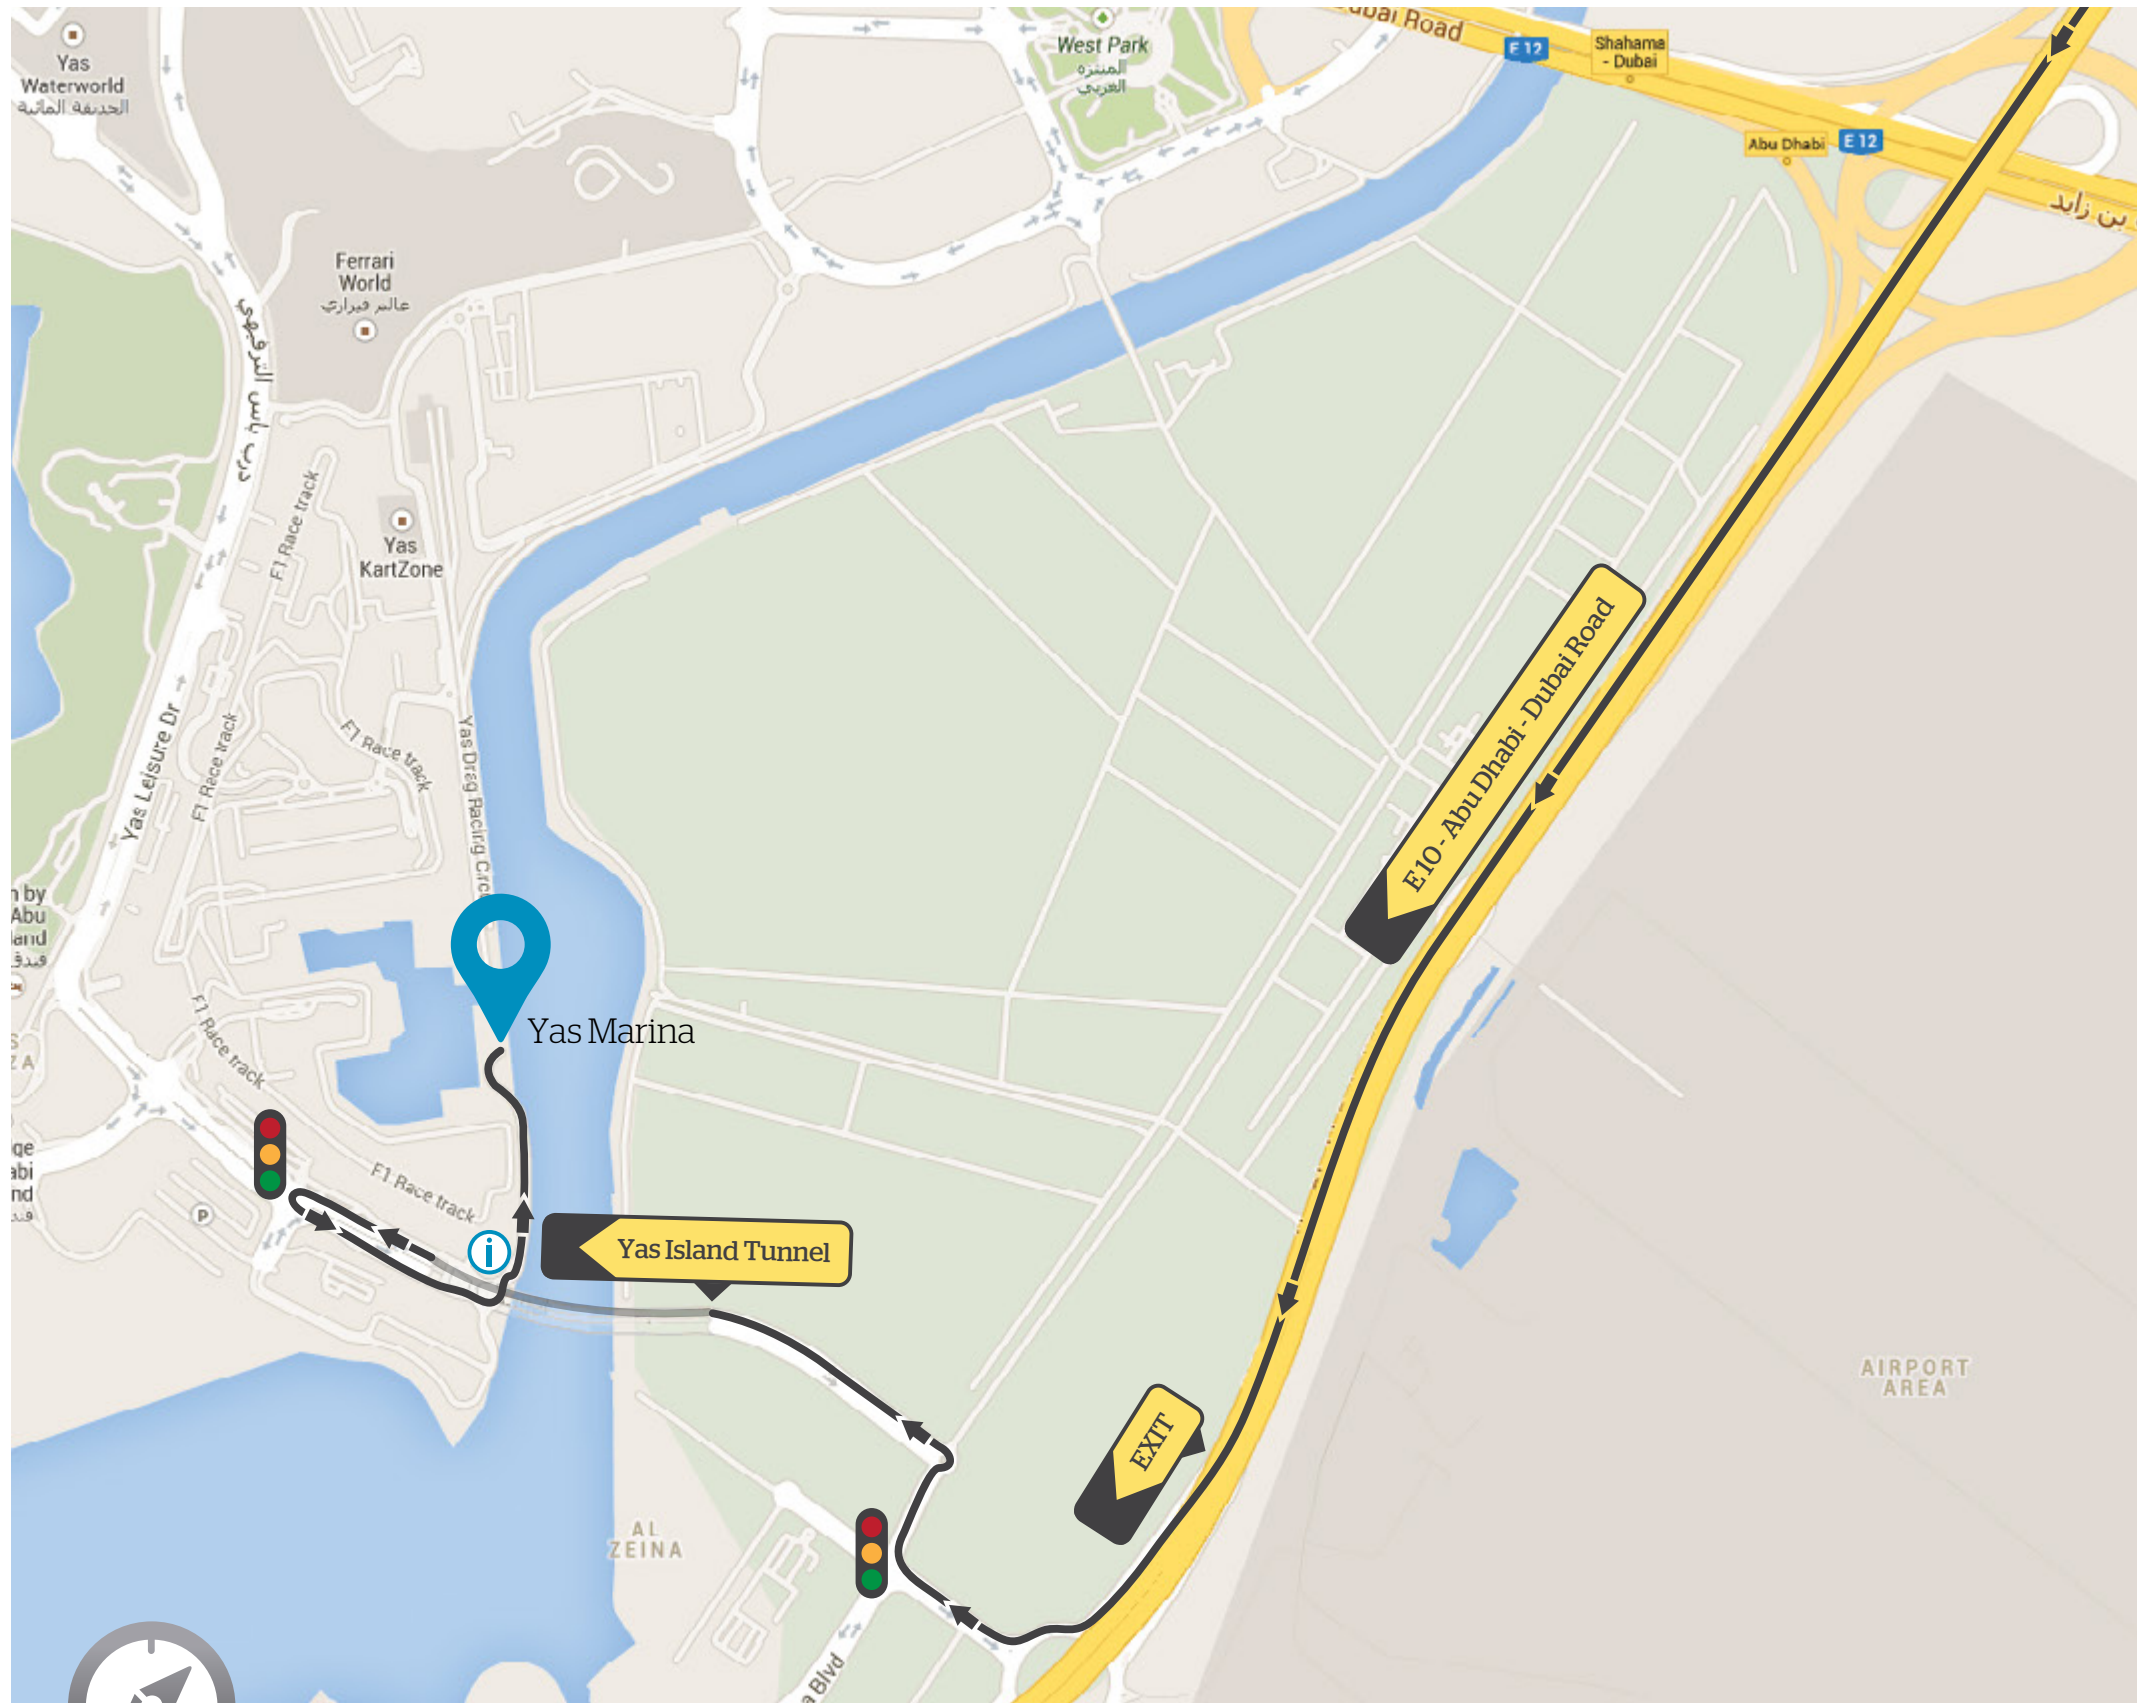

ياس مارينا yas marina

FROM DUBAI:

- The most direct route is through the Yas Island Tunnel.
- Take the E10 Dubai- Abu Dhabi highway. DO NOT take the first Yas Island exit which is signed, stay on the highway and continue past this until the Raha Beach exit.
- Take this exit and at the large roundabout turn left to Yas Island.
- At the first signal turn right to Yas Island.
- At the small roundabout turn left to the Yas Tunnel.
- Go through the tunnel and keep to the left.
- At the first traffic signal, make a U-Turn and you will go past the MAD nightclub (round building with graffiti on your right).
- Just before the tunnel, take the slip road on the right to Yas Marina.
- At the roundabout, take the second exit to Yas Marina.